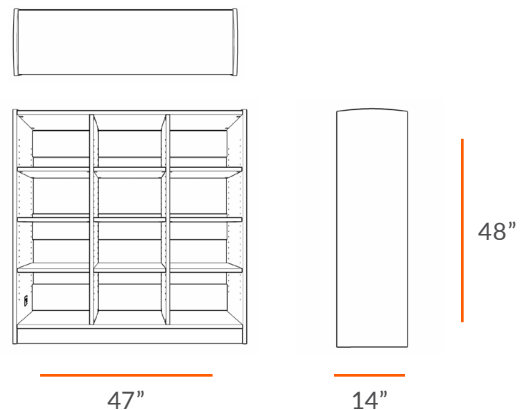

Views

Refer to Technical Sheet for more details.

Materials

- Europly FSC Certified hardwood plywood (FSC R 012337)
- MPX® FSC Certified hardwood plywood (FSC R 012337)